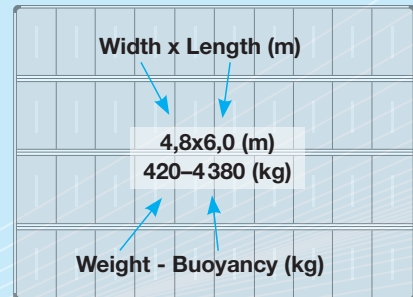

Technical Data

Standard range

Hight 208 mm

Length 3,0 m

Length 4,2 m

Length 6,0 m

Width 1,2 m

1,2x3,0 (m) 66-534 (kg)

1,2x4,2 (m) 89-751 (kg)

1,2x6,0 (m) 128-1072 (kg)

Width 2,4 m

2,4x3,0 (m) 124-1076 (kg)

2,4x4,2 (m) 167-1513 (kg)

2,4x6,0 (m) 243-2157 (kg)

Width 3,6 m

3,6x3,0 (m) 175-1642 (kg)

3,6x4,2 (m) 245-2275 (kg)

3,6x6,0 (m) 338-3262 (kg)

Width 4,8 m

4,8x3,0 (m) 235-2200 (kg)

4,8x4,2 (m) 327-3060 (kg)

4,8x6,0 (m) 420-4380 (kg)

Width 6,0 m

6,0x3,0 (m) 294-2750 (kg)

6,0x4,2 (m) 378-3805 (kg)

6,0x6,0 (m) 537-5463 (kg)
